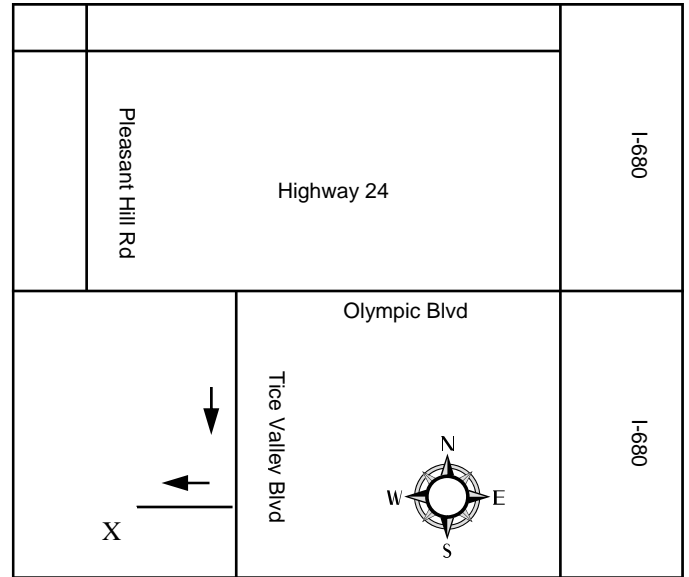

For Safety Reasons:

- ❑ Walk your child down to the rehearsal site!
- ❑ Same procedure for pick up!

Contra Costa
Children's Chorus
Theatre Arts for Kids!™
X

**NO PARKING !
NO DRIVE THROUGH !**

Manor
Care

Acalanes Adult Center

Parking Lot

Tice Valley Blvd