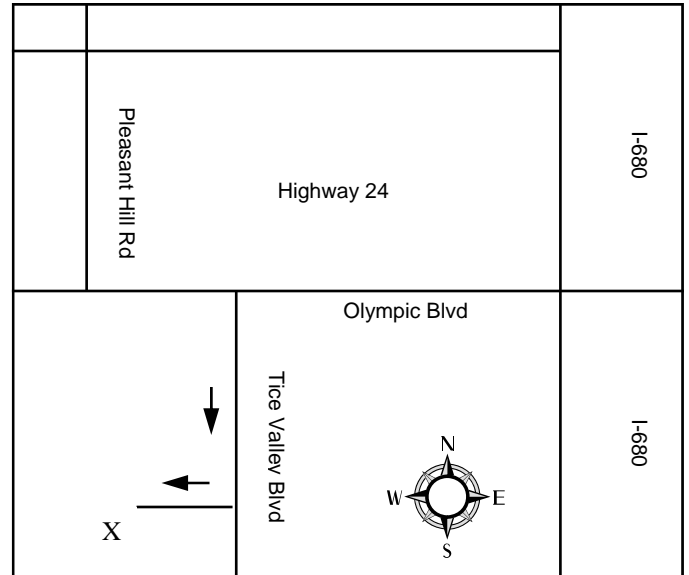

For Safety Reasons:

- ❑ Walk your child down to the rehearsal site!
- ❑ Same procedure for pick up!

Contra Costa
Children's Chorus
Theatre Arts for Kids!™
X

**NO PARKING !
NO DRIVE THROUGH !**

Manor
Care

Acalanes Adult Center

Parking Lot

Tice Valley Blvd